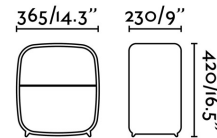

Specifications

Bulb:	SMD LED 8W
Bulb included:	Yes
Transformer:	
Transformer included:	No
Voltage:	230V
Operating Frequency:	50/60Hz
IP:	20
Class:	II
Material:	Wood and fabric shade
Designer:	JORDI BUSQUETS
Length:	365 mm
Net Width:	230 mm
Height:	420 mm
Net Weight:	2.80 kg