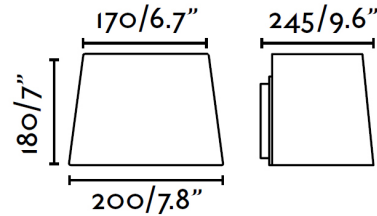

Продажа дизайнерской мебели, 8 (800) 500-70-36
света и аксессуаров
по всей России
hello@barcelonadesign.ru
www.barcelonadesign.ru

SWEET White and nickel wall lamp

Ref. 29936

SWEET is a designed lamp by Estudi Ribaudí. It has round and pure style. SWEET wall lamp is part of family, perfect for light up the different spaces of your home. White and matt nickel wall lamp. Bulb E27 15W not included. It is compatible with LED technology.

Specifications

Bulb:	1 x E27 15W
Bulb included:	No
Voltage:	100-240V
Operating Frequency:	50/60Hz
IP:	20
Class:	I
Material:	Metal with a textile shade
Designer:	ESTUDI RIBAUDÍ
Recommended bulb:	17453
Description of recommended Bulb:	ESTANDAR MATE LED E27 7W 2700K
Length:	200 mm
Net Width:	180 mm
Height:	245 mm
Diameter:	120 Ø
Net Weight:	1.20 kg
Volume:	0.01008 m3